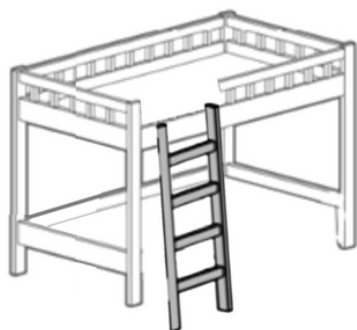

# Maplewood Bunkbed

- Twin/Twin 86"W x 44"D
- XL Twin/XL Twin 91"W x 44"D
- XL Twin/LOFT 91"W x 44"D
- Twin/Full 86"W x 59"D
- XL Twin/Queen 91"W x 66"D
- Full/Full 86"W x 59"D
- Full/Queen 91"W x 66"D
- Queen/Queen 91"W x 66"D

## Ladder Options

LEFT/END

RIGHT/END

LEFT/SIDE

RIGHT/SIDE

Twin/Twin w **RIGHT/END** Ladder

- Overall Height - **78"H**
- Choose between **End** or **Side** ladder, **Left** or **Right**
- Choose your favorite wood type & stain option
- *Ask us about custom size/height orders*

*Made with expertly engineered heavy duty hardware,  
Brown Maple rails, and 1" x 3" bed slats*